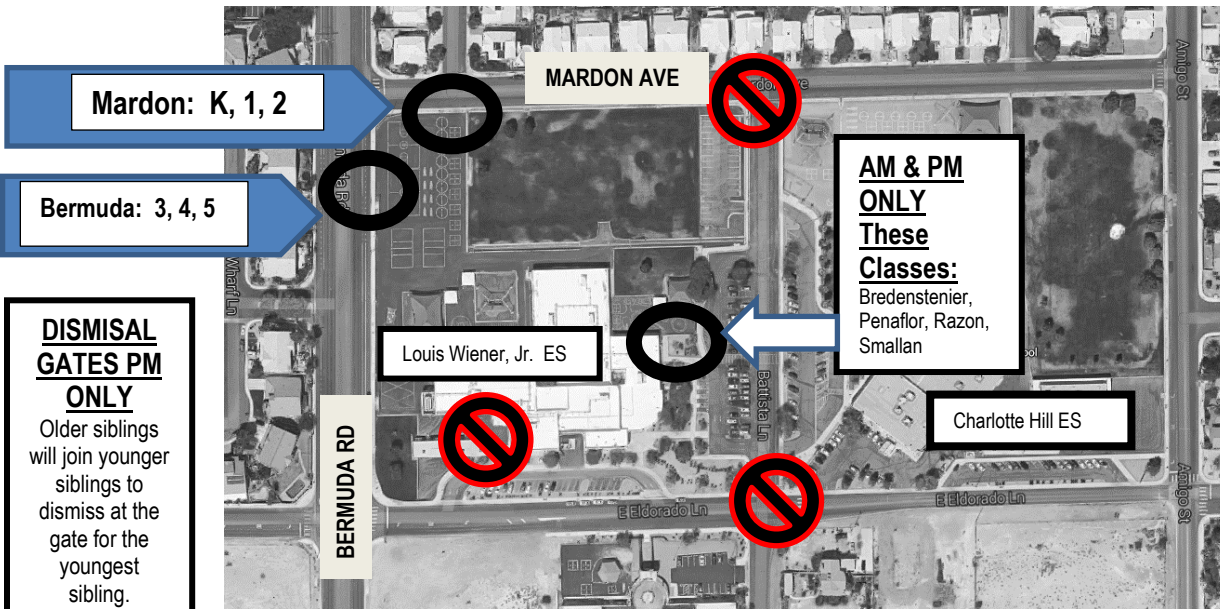

# Louis Wiener, Jr. Elementary School

Where Who I Am and What I Do Make a Difference

Welcome to Louis Wiener, Jr. Elementary School!

<b>8:40 a.m.</b>	<b>Front Doors Open, Students Welcome on Campus</b> <ul style="list-style-type: none"> <li>Students report directly to breakfast and/or their classroom.</li> <li>Families, please drop off your child at the front doors (single point-of-entry).</li> </ul>
<b>9:00 a.m.</b>	Tardy Bell
<b>3:11 p.m.</b>	<b>Student Dismissal – UPDATED PROCEDURE FOR 2023-2024 SCHOOL YEAR</b> <ul style="list-style-type: none"> <li>Students are dismissed from the area of the basketball courts to the person picking them up.</li> <li>Parents/Guardians, STOP at the gate. The campus is closed and your student(s) will meet you at the gate.</li> <li>Be patient during the dismissal process.</li> </ul>
<b>3:20 p.m.</b>	Students Remaining Report to Front Office, Gates Close & Lock

Check the school's website and communication from the school for the most current information.

Please enroll your child in the Safekey program! Even if you do not plan on using the service regularly, it is imperative to have a back-up plan in the event that your normal after-school routine is interrupted.

Families may not be able to accompany their child(ren) to their classroom on their first day.

**Gates at which families will meet students for dismissal after school are indicated below by the ellipses.**

Battista (marked with the circle with the slash) will be closed to traffic movement when buses are present for the safety of students.

The gates will be locked by 3:20 p.m.

7-31-2023

Louis Wiener, Jr. Elementary School provides a meaningful and motivating environment that encourages the success of all students.